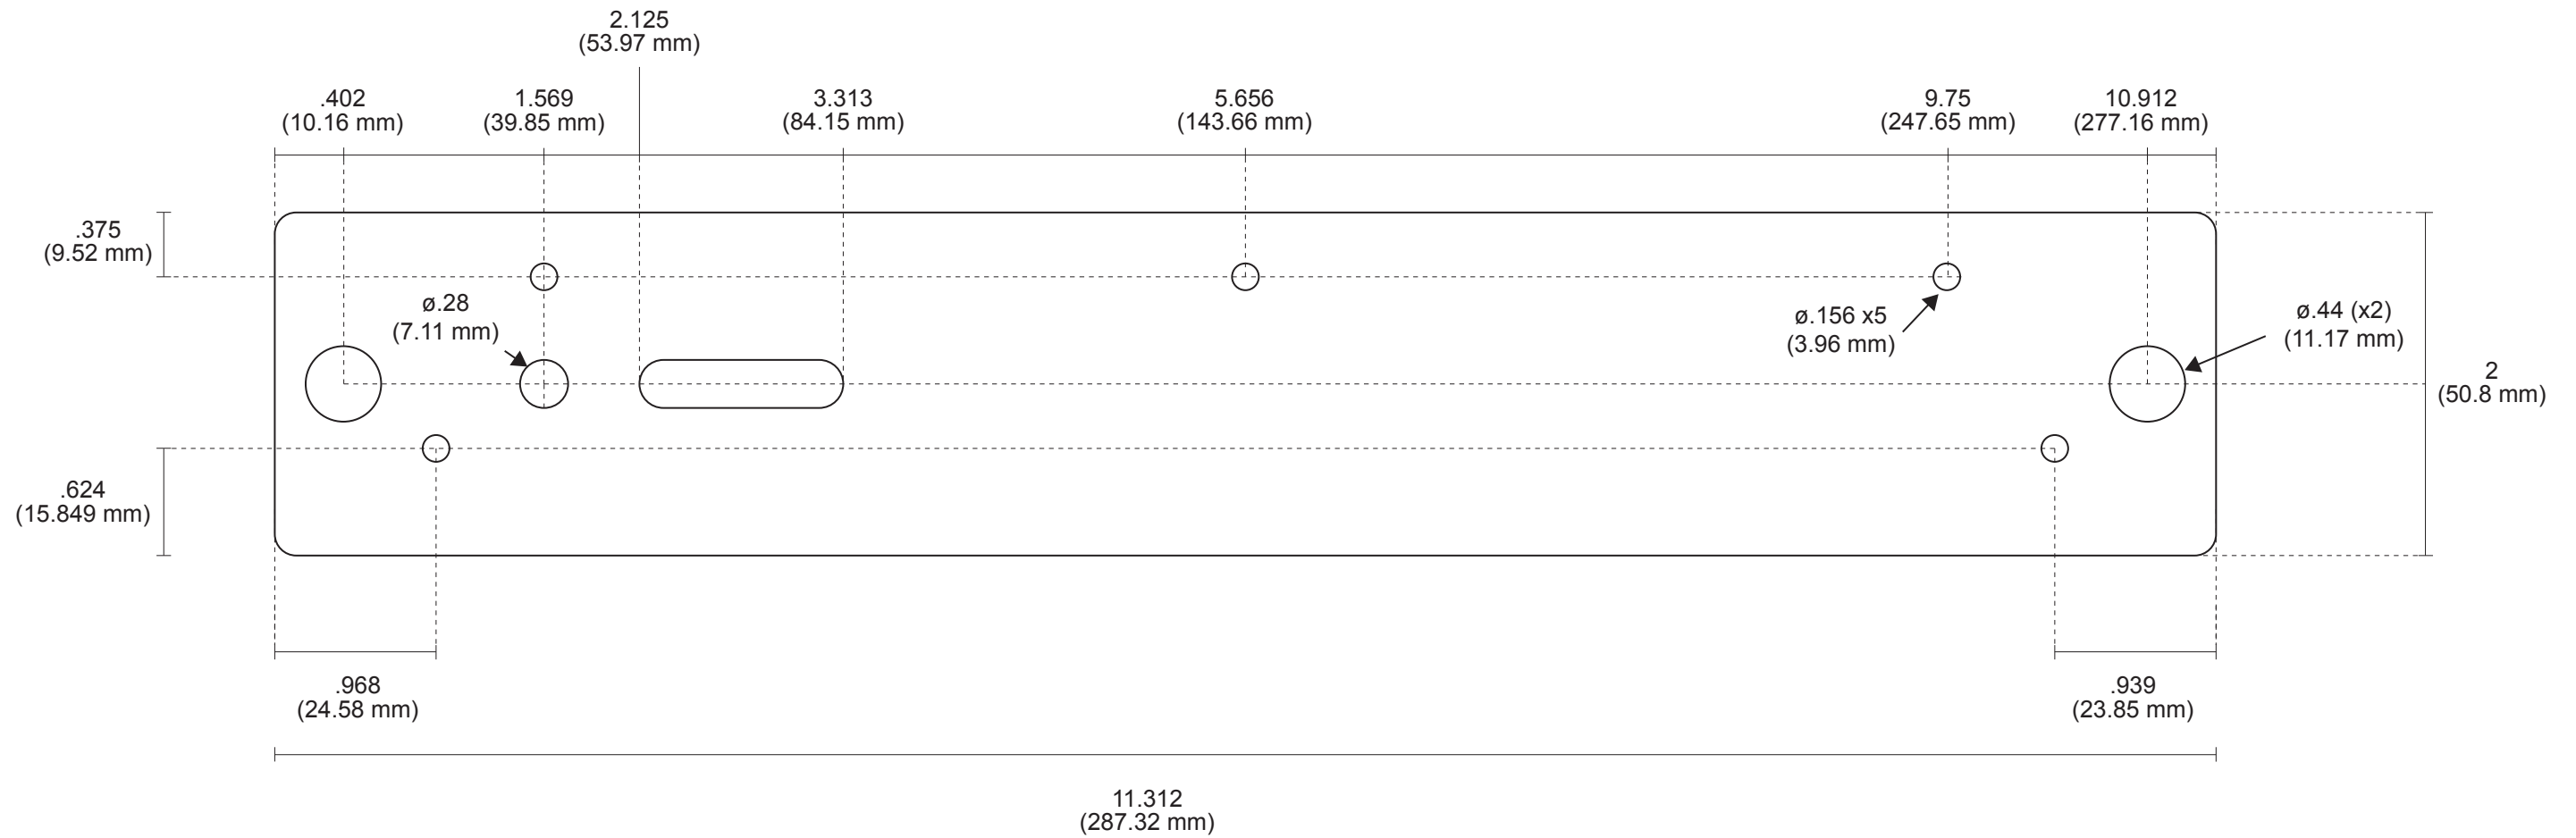

SX4™ LOOP TRAY - BOTTOM SCREW PLATE (INSIDE VIEW)

SIDE VIEW