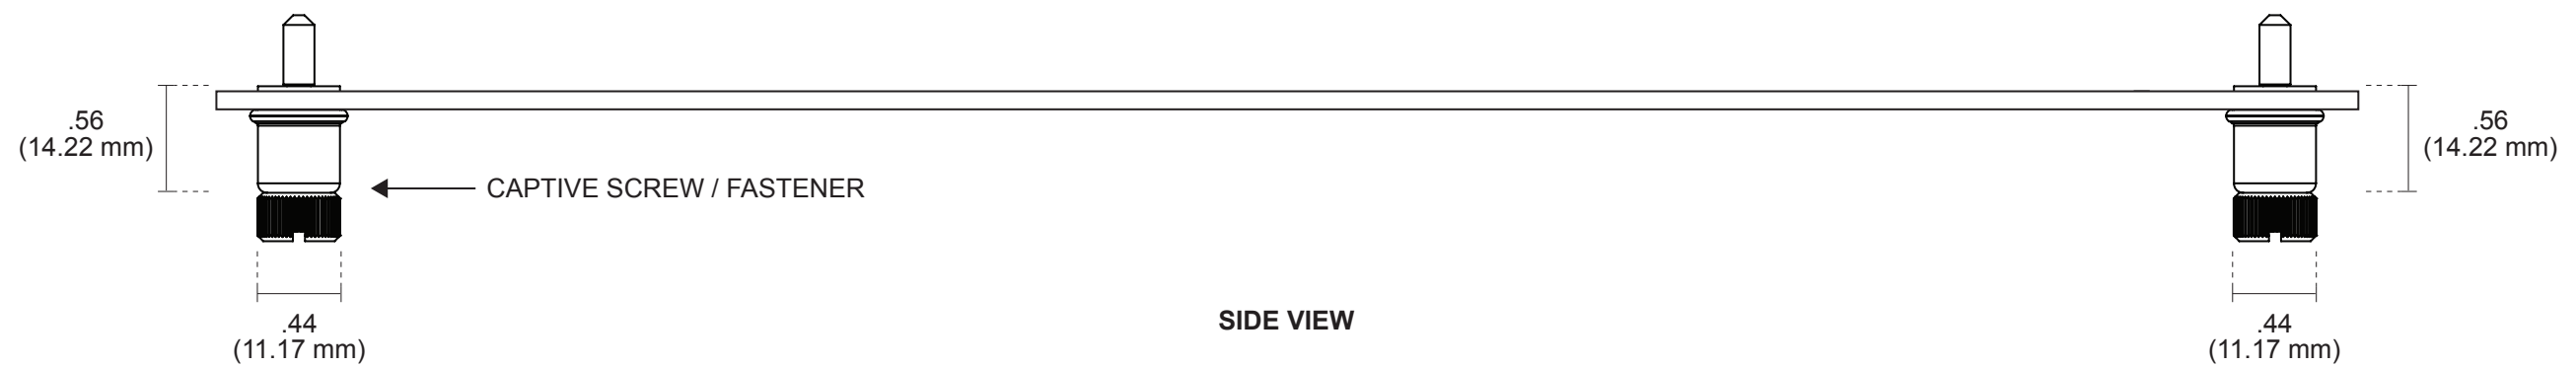

SX4™ LOOP TRAY - BOTTOM SCREW PLATE (INSIDE VIEW)

SIDE VIEW