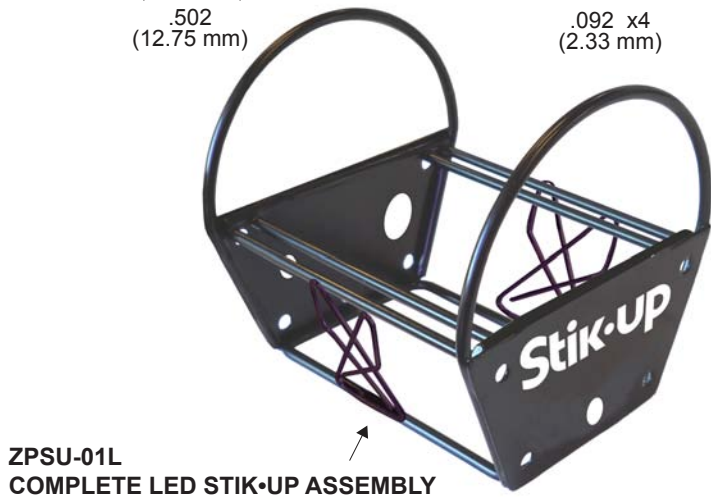

1:1 Scale

13 Gauge Steel Wire (.092") not to exceed .1" Revised 8/6/12

LED STIK-UP™ WIRE FRAME PARTS

**ZPSU-01L
COMPLETE LED STIK-UP ASSEMBLY**