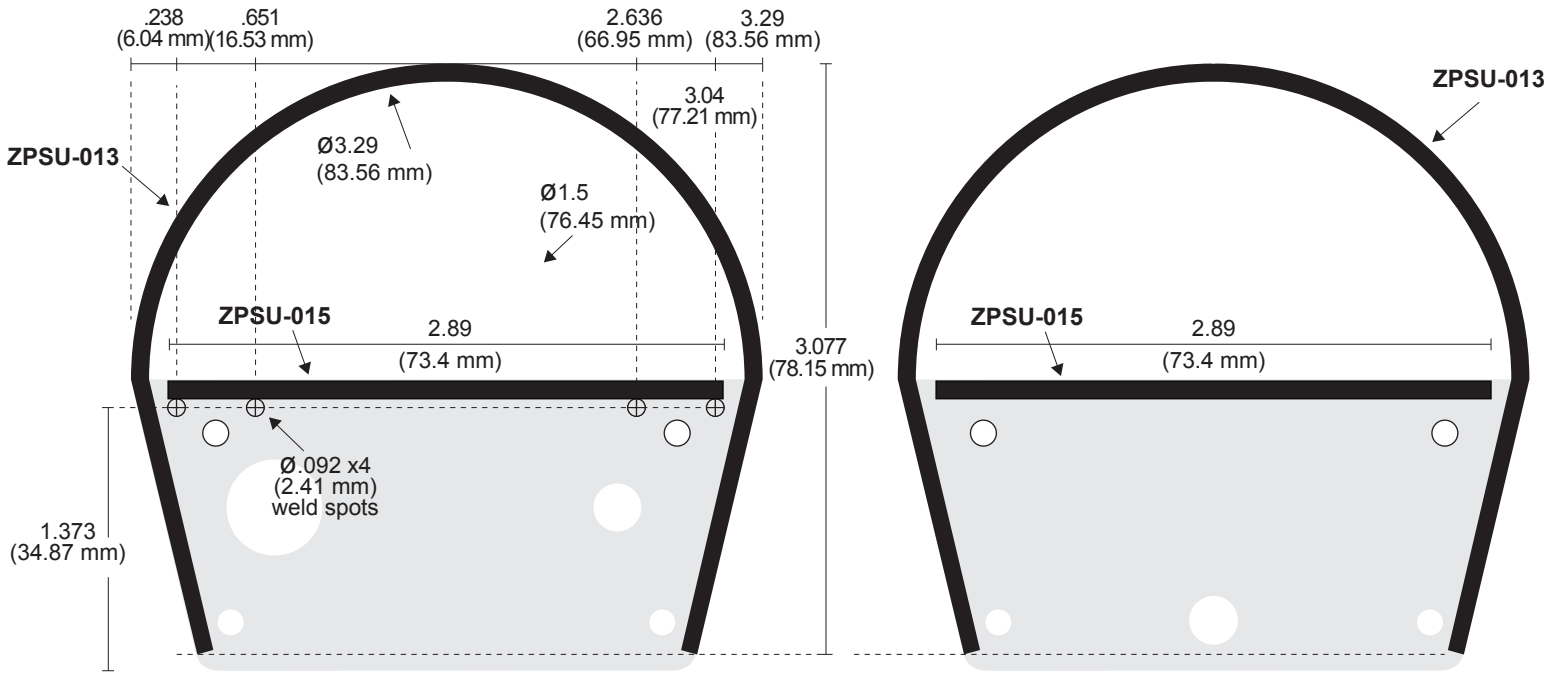

1:1 Scale

13 Gauge Steel Wire (.092") not to exceed .1" Revised 8/6/12

LED STIK-UP™ WIRE FRAME PARTS

**ZPSU-01L
COMPLETE LED STIK-UP ASSEMBLY**