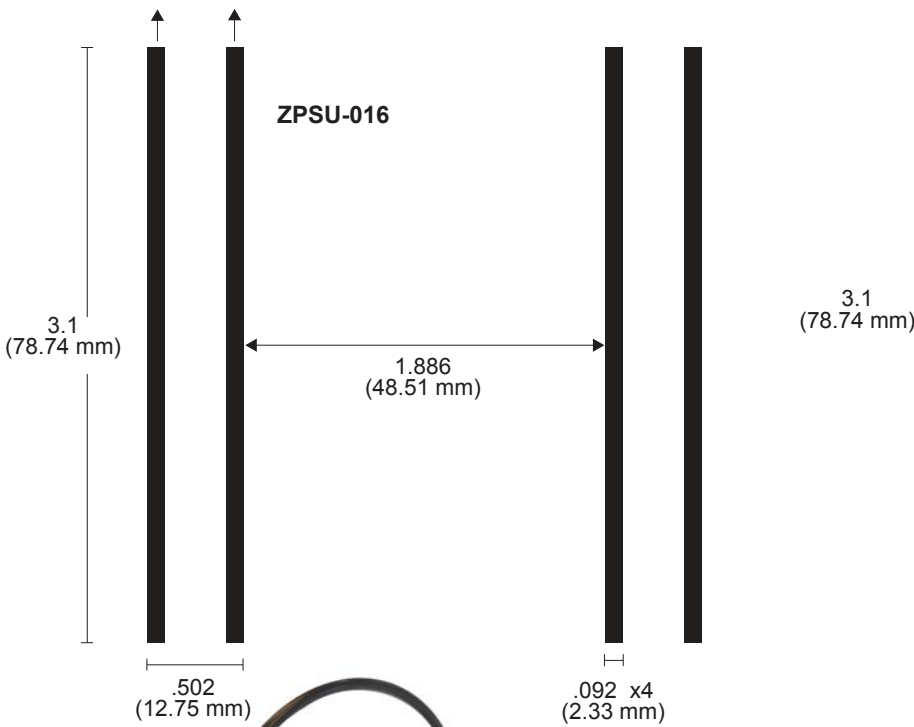

1:1 Scale

13 Gauge Steel Wire (.092") not to exceed .1" Revised 8/6/12

LED STIK-UP™ WIRE FRAME PARTS

**ZPSU-01L
COMPLETE LED STIK-UP ASSEMBLY**