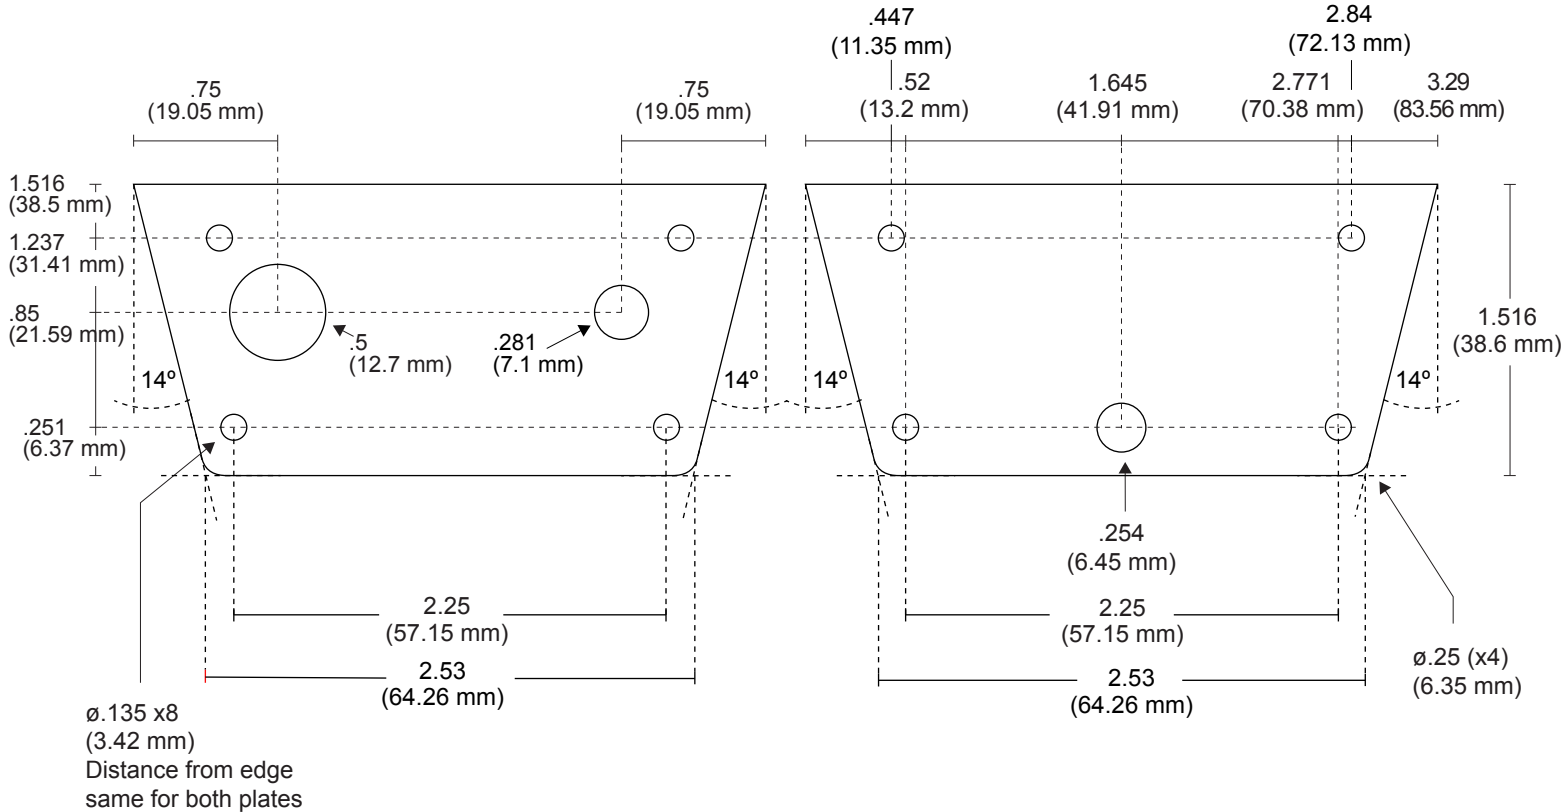

ZPSU-011, ZPSU-012 - LED STIK•UP™ SIDE PLATES

ZPSU-012L

ZPSU-011L

ZPSU-011 & ZPSU-011L have same dimensions